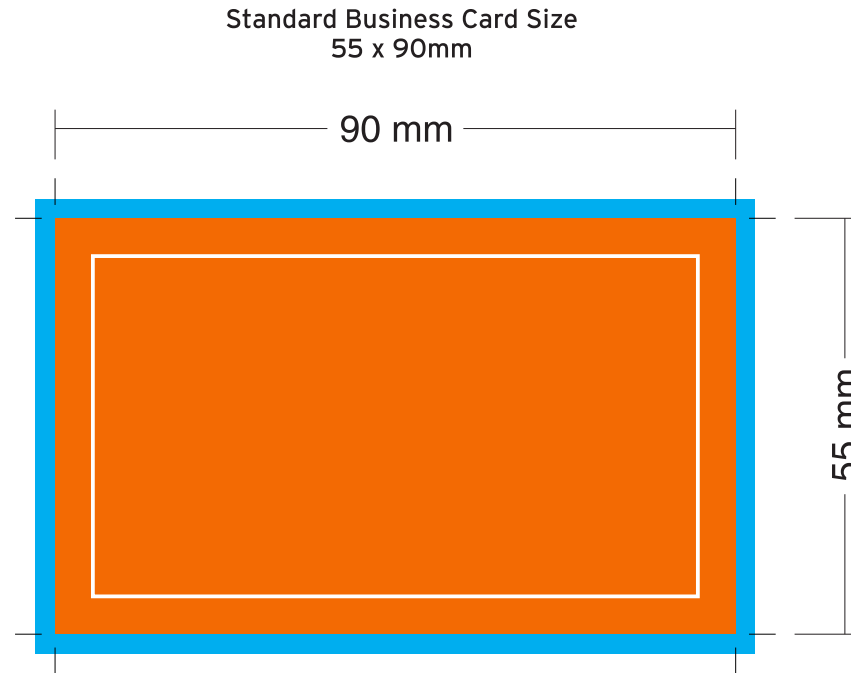

Supplied as a PDF with bleed & crop marks - as per diagram below.
Fonts converted to curves/outlines & in CMYK colour

The **Orange** area is the actual finish size of the Business Card (55mm x 90mm)

The **White** line is the edge of the 'Safe Zone'. No Logo's or wording should be nearer than 5mm to the edge of the card (unless it bleeds off).

The **Blue** area is the bleed. If you want an image or text to go to the edge of the card, the image must continue for 2.5mm. This will make sure there is no white showing. The bleed is trimmed off.

Files not supplied to these specs may incur extra design charges
Double Sided Cards should be supplied as one file (2 Pages)